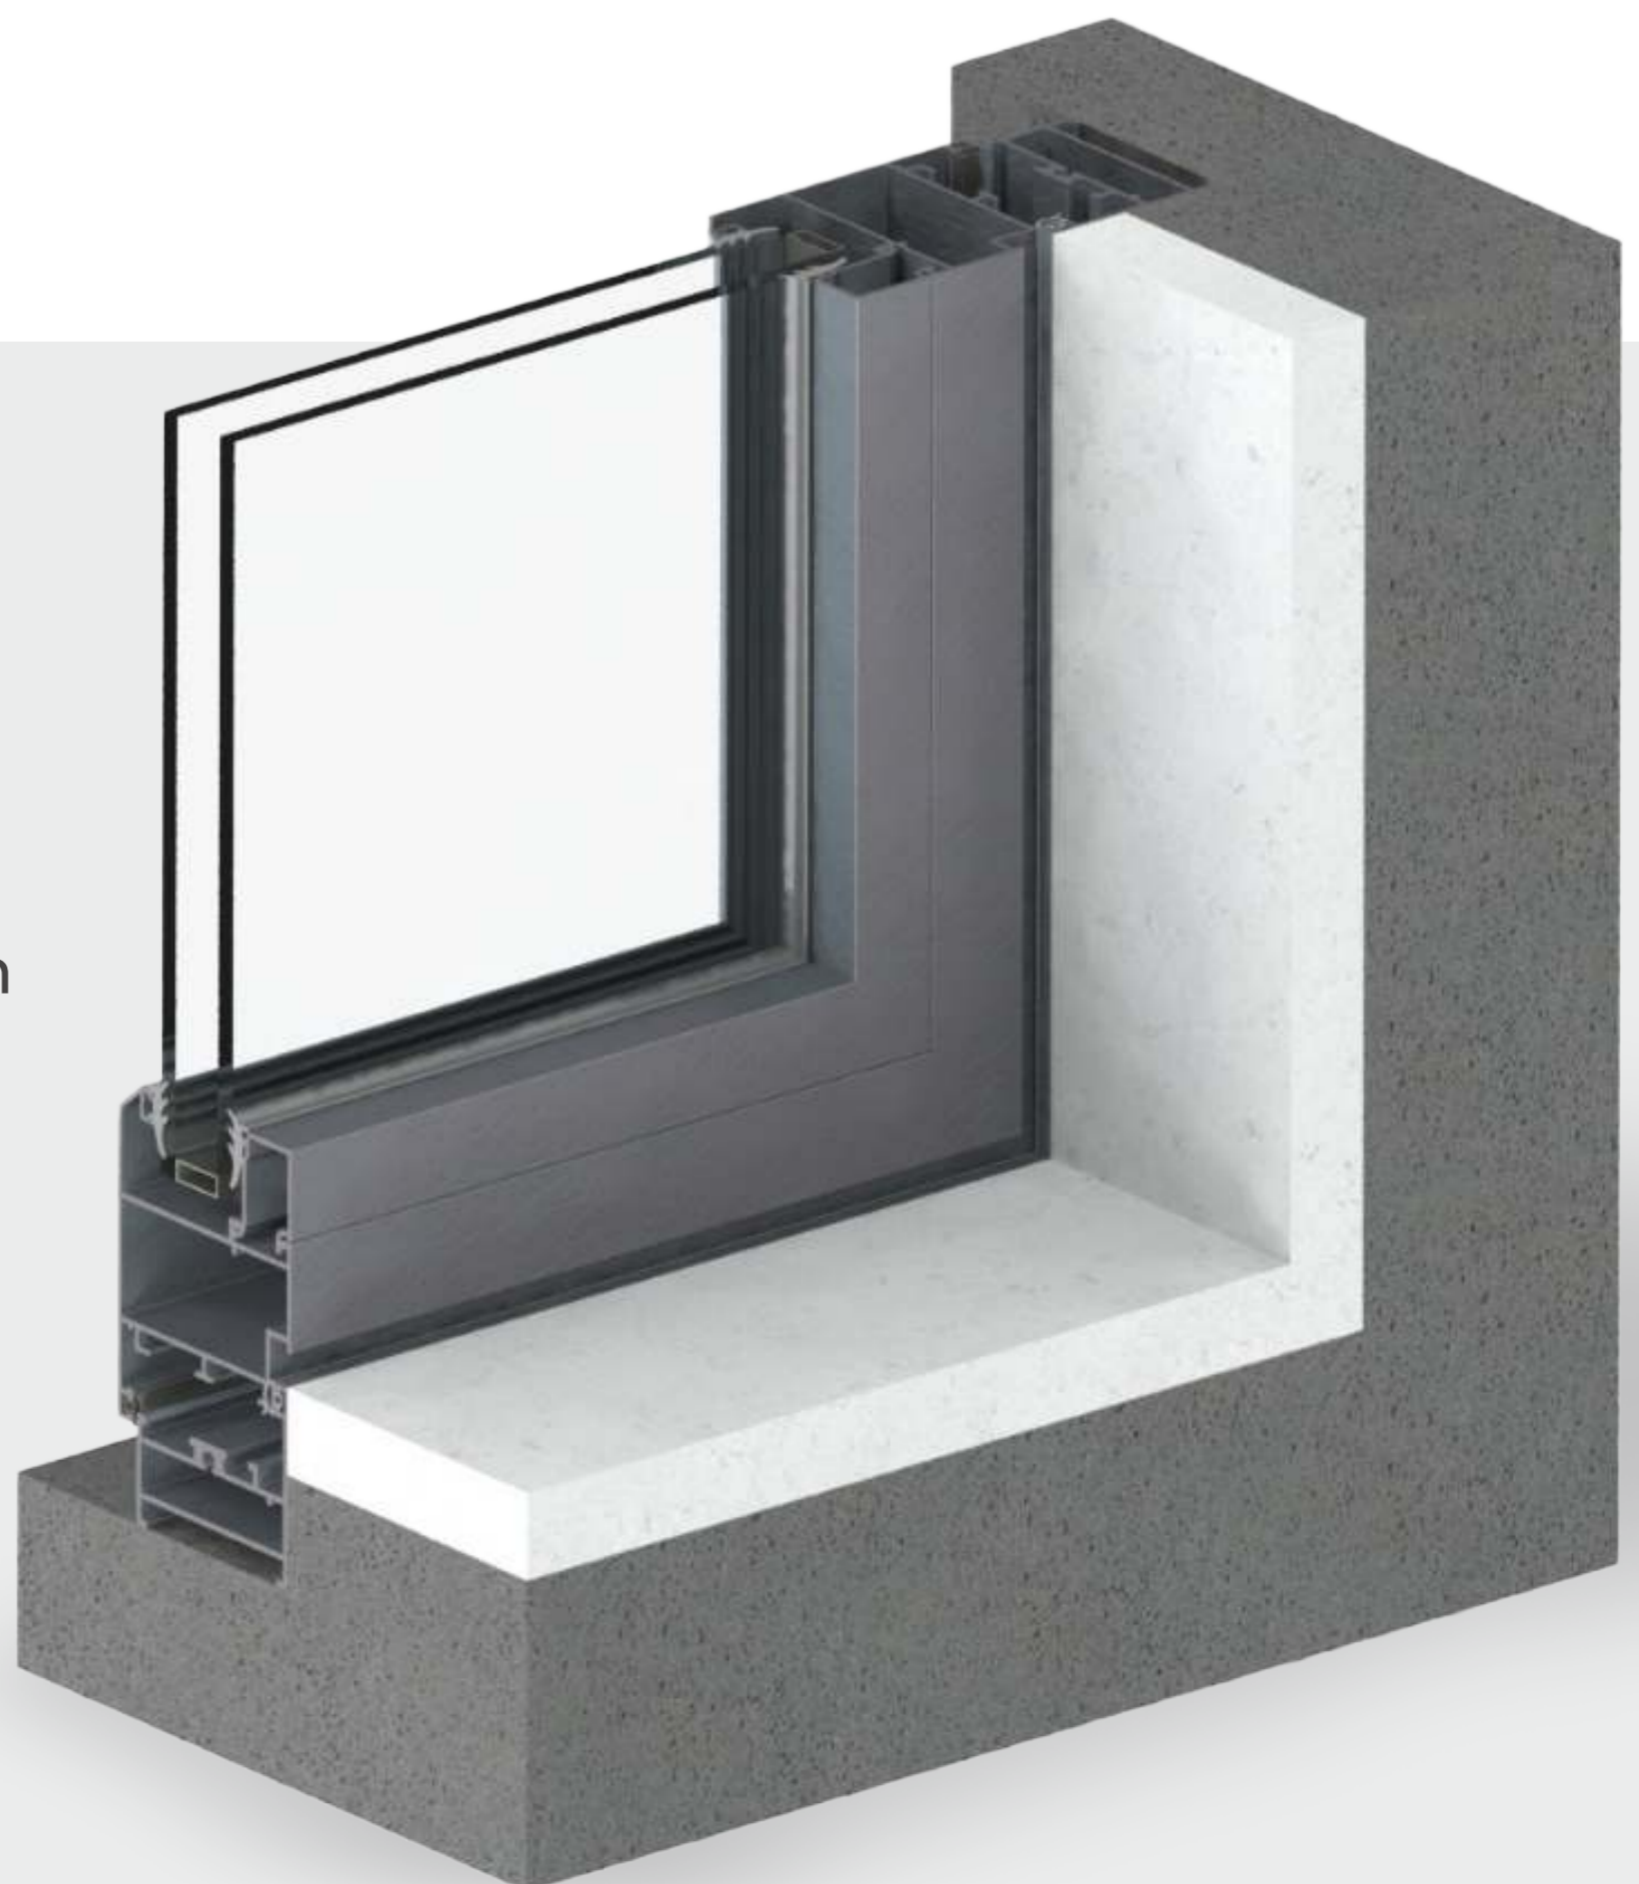

INTRODUCTION

Welcome to a world of elegance and sophistication - introducing our Casement Windows. At Tectrum, we take pride in presenting a window solution that epitomizes grace and modernity.

Crafted with precision and a commitment to excellence, these windows not only elevate the aesthetics of any space but also maximize natural light while offering unobtrusive views. Join us on a journey where sophistication meets practicality, and

DESIGN FEATURES

DETAILS

Mullion.....	: 20mm Slim / 66mm
Section Joint.....	: 45 Degree
Locking.....	: Single / Multi Point Cylinder Key Lock
Profile Thickness.....	: 1.5mm
Opening.....	: Side Hung / Top Hung Anodise / Powder Coating Wooden Coating / PvdF

TECHNICAL CRITERIA

Glass Thickness

SGU - 5mm / 6mm / 8mm / 12mm

DGU - 24mm / 34mm

LT - 11.52mm / 13.52 mm

Maximum Shutter W x H

W - 900 mm

H - 3300 mm

Maximum Shutter size

3-Sqm